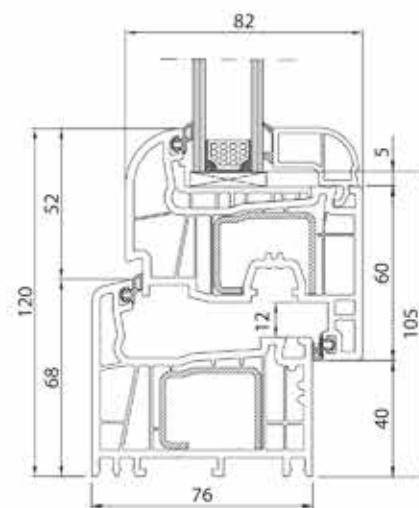

Chamber	5
Gasket	2
Profile depth	76 mm
Glazing	Standard glass bundle: 24 mm, optionally: 48 mm
Seal	Grey, black
Fittings	Maco Multi Matic
Handle	Standard
Cover	White
U_t	1,3 W/m ² K
U_w^*	1,3 W/m ² K with compound glass $U_g=1,1$ W/m ² K
RAL colour	From 9003 to 9016
Class	B

* Reference window: 1230 x 1480 mm

Soft-line

TECHNICAL SPECIFICATIONS

Frame	250 221
Sash	251 021
Glazing bead (24 mm)	413 833

Round-line

TECHNICAL SPECIFICATIONS

Frame	250 221
Sash	251 221
Glazing bead (24 mm)	413 730

BluEvolution 92

ELEGANCE

Perfect combination of innovative solutions and tried and tested technology, slim frame profile and modern shape.

ENERGY SAVER

The A-class profile (92 mm width) guarantees good thermal insulation and high energy efficiency due to new glazing systems up to 60 mm width.

Climate friendly and optimal energy efficiency

The window of the future

TECHNICAL SPECIFICATIONS

Chamber	6
Gasket	3
Profile depth	92 mm
Glazing	Standard glass bundle: 48 mm, optionally: 60 mm
Seal	Grey, black
Fittings	Maco Multi Matic
Handle	Standard
Cover	White
U_f	0,94 W/m ² K
U_w *	0,84 W/m ² K with compound glass $U_g = 0,5$ W/m ² K
RAL colour	From 9003 to 9016
€lass	A