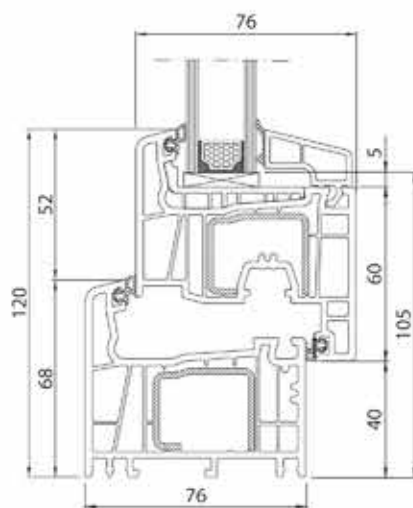

Chamber	5
Gasket	2
Profile depth	76 mm
Glazing	Standard glass bundle: 24 mm, optionally: 48 mm
Seal	Grey, black
Fittings	Maco Multi Matic
Handle	Standard
Cover	White
U_t	1,3 W/m ² K
U_w^*	1,3 W/m ² K with compound glass $U_g=1,1$ W/m ² K
RAL colour	From 9003 to 9016
Class	B

* Reference window: 1230 x 1480 mm

Soft-line

TECHNICAL SPECIFICATIONS

Frame	250 221
Sash	251 021
Glazing bead (24 mm)	413 833

Round-line

TECHNICAL SPECIFICATIONS

Frame	250 221
Sash	251 221
Glazing bead (24 mm)	413 730

* Reference window: 1230 x 1480 mm

BluEvolution 92

TECHNICAL SPECIFICATIONS

Frame	170 820
Sash	171 020
Glazing bead (48 mm)	413 821

TECHNICAL SPECIFICATIONS

Frame	170 820
Sash	171 826
Glazing bead (48 mm)	413 821