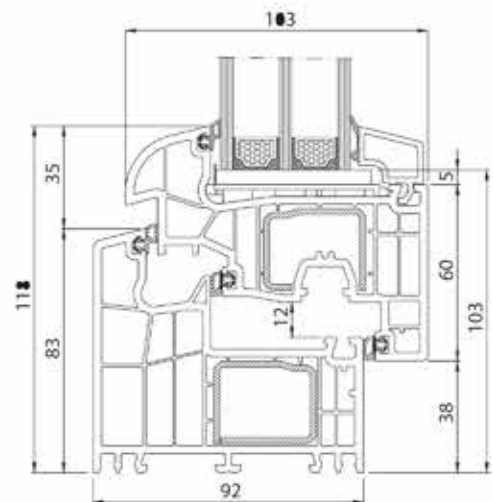

BluEvolution 92

TECHNICAL SPECIFICATIONS

Frame	170 820
Sash	171 020
Glazing bead (48 mm)	413 821

TECHNICAL SPECIFICATIONS

Frame	170 820
Sash	171 826
Glazing bead (48 mm)	413 821

Soft-line

Round-line