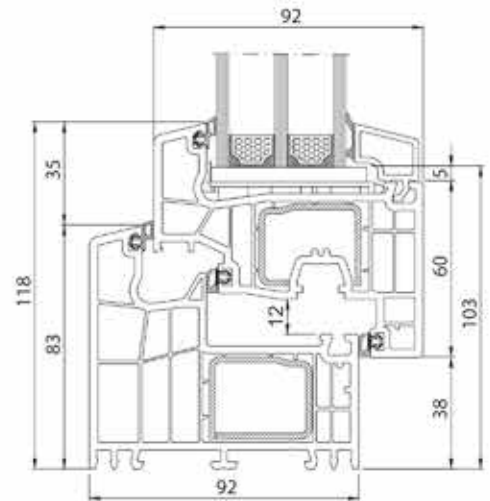

BluEvolution 92

TECHNICAL SPECIFICATIONS

Frame	170 820
Sash	171 020
Glazing bead (48 mm)	413 821

TECHNICAL SPECIFICATIONS

Frame	170 820
Sash	171 826
Glazing bead (48 mm)	413 821

Soft-line

Round-line